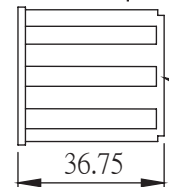

11 speed cassette CS-G110

wheel / freehub

Road 11 speed