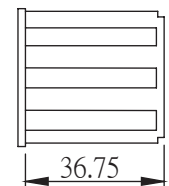

11-40T & 11-42T

Road 11 speed