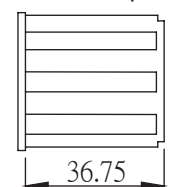

11-46T

Road 11 speed