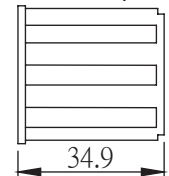

MTB 11 speed

11-25T & 11-28T

16

15

14

13

12

11

Aluminum 2.2mm
black Spacer

Lock ring
Tightening Torque:
40 N·m (400kgf·cm)