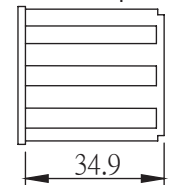

1.85 mm
spacer

MTB 11 speed

19

17

15

13

11

Aluminum 2.2mm
black Spacer

Lock ring
Tightening Torque:
40 N·m (400kgf·cm)