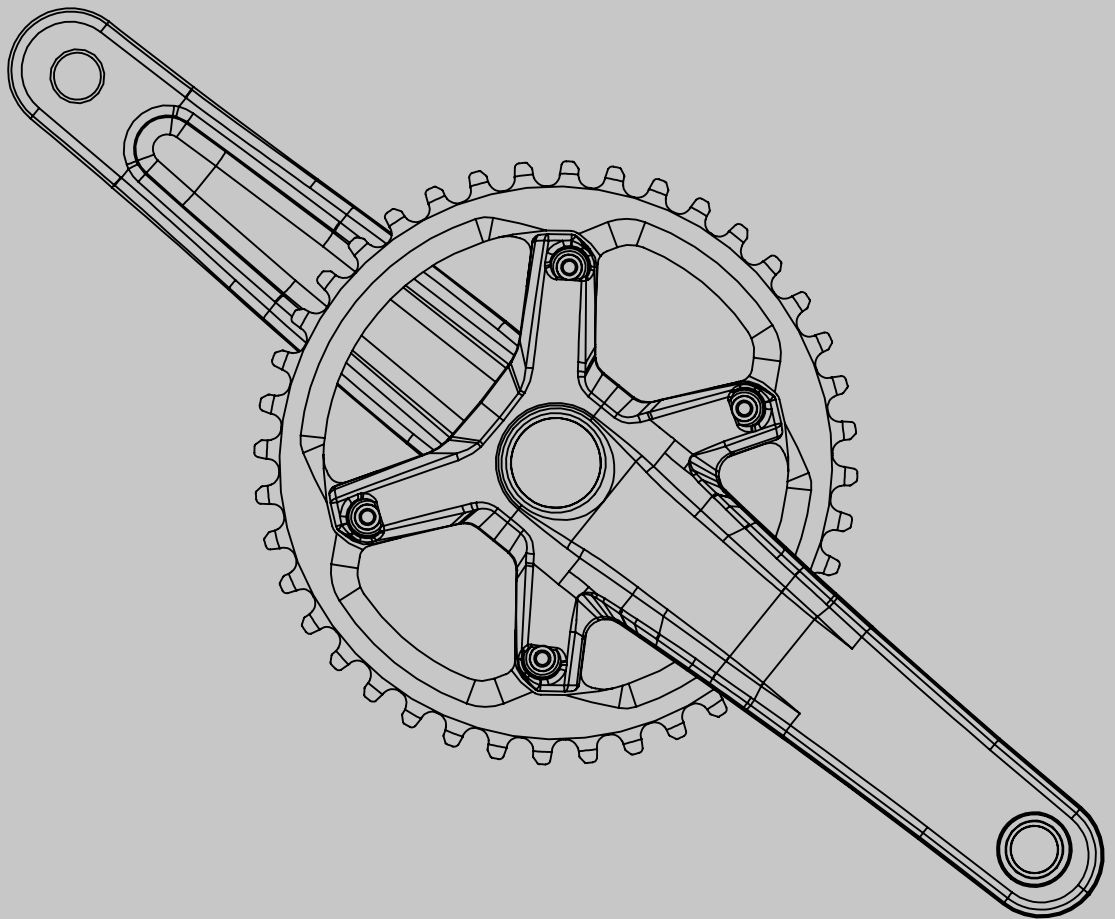

microSHIFT

SWORD Crankset Spare Parts

† SWORD

Spare Parts.

Part I

FC-G7000-46

FC-G7000-48

Item No.	Part Number	Description
1	Y-FC201	Sword Crank Chainring Bolt (M8 x 9 / 1 Unit = 4 pcs.)
2	Y-FC202	Sword Crank Preload Cap w/ 2x Crank Arm Bolts
3	Y-FC301-65	Sword Left Crank Arm 165mm
3	Y-FC301-70	Sword Left Crank Arm 170mm
3	Y-FC301-72	Sword Left Crank Arm 172.5mm
3	Y-FC301-75	Sword Left Crank Arm 175mm
4	Y-FC7000-29	Sword 29T 2x Chainring 80 BCD
4	Y-FC7000-31	Sword 31T 2x Chainring 80 BCD
5	Y-FC7000-46	Sword 46T 2x Chainring 110 BCD
5	Y-FC7000-48	Sword 48T 2x Chainring 110 BCD
6	Y-FC7000-40	Sword 40T 1x Chainring 110 BCD
6	Y-FC7000-42	Sword 42T 1x Chainring 110 BCD