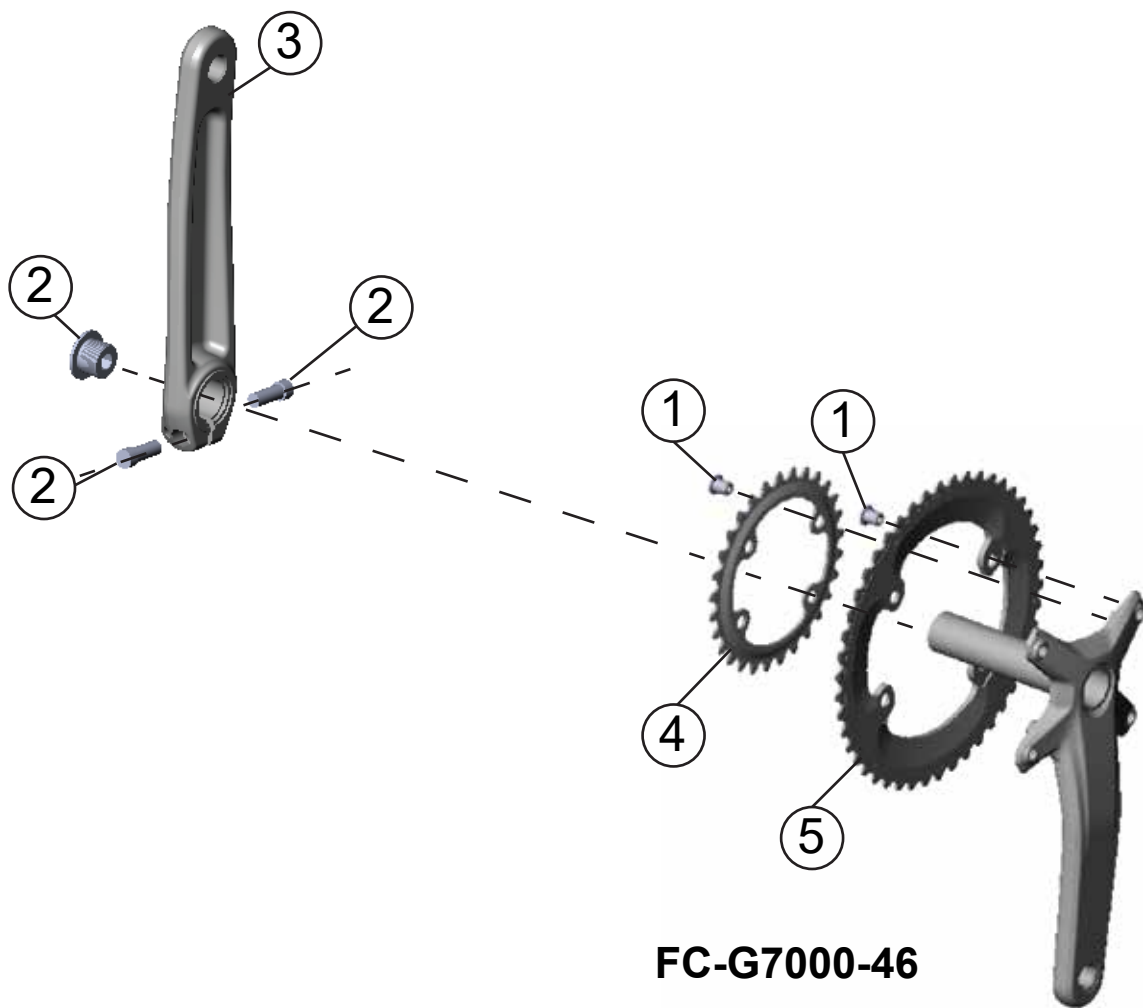

microSHIFT

SWORD Crankset Spare Parts

† SWORD

Spare Parts.

Part I

FC-G7000-46

FC-G7000-48

Item No.	Part Number	Description
1	Y-FC201	Sword Crank Chainring Bolt (M8 x 9 / 1 Unit = 4 pcs.)
2	Y-FC202	Sword Crank Preload Cap w/ 2x Crank Arm Bolts
3	Y-FC301-65	Sword Left Crank Arm 165mm
3	Y-FC301-70	Sword Left Crank Arm 170mm
3	Y-FC301-72	Sword Left Crank Arm 172.5mm
3	Y-FC301-75	Sword Left Crank Arm 175mm
4	Y-FC7000-29	Sword 29T 2x Chainring 80 BCD
4	Y-FC7000-31	Sword 31T 2x Chainring 80 BCD
5	Y-FC7000-46	Sword 46T 2x Chainring 110 BCD
5	Y-FC7000-48	Sword 48T 2x Chainring 110 BCD
6	Y-FC7000-40	Sword 40T 1x Chainring 110 BCD
6	Y-FC7000-42	Sword 42T 1x Chainring 110 BCD