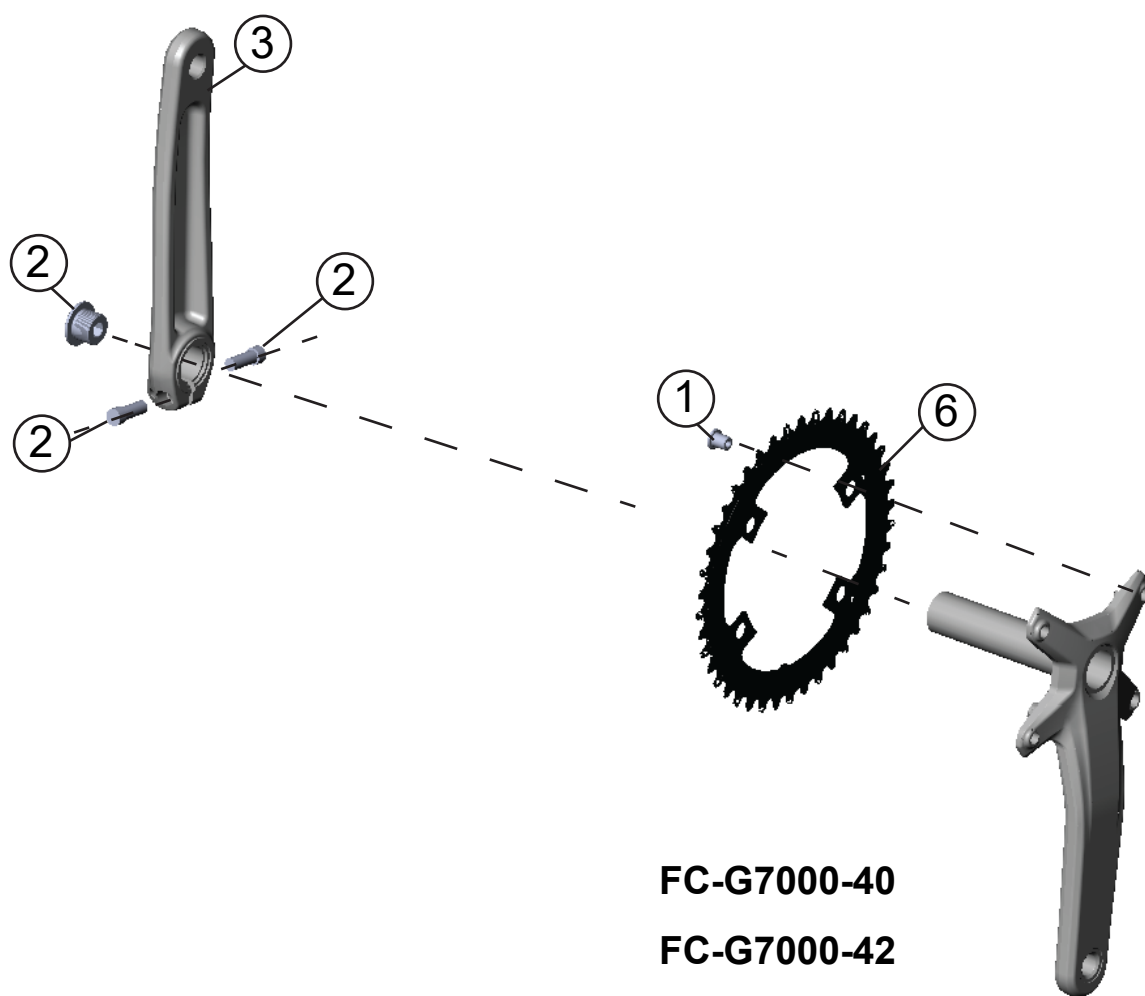

microSHIFT

SWORD Crankset Spare Parts

† SWORD

Spare Parts.

Part I

FC-G7000-46

FC-G7000-48

Item No.	Part Number	Description
1	Y-FC201	Sword Crank Chainring Bolt (M8 x 9 / 1 Unit = 4 pcs.)
2	Y-FC202	Sword Crank Preload Cap w/ 2x Crank Arm Bolts
3	Y-FC301-65	Sword Left Crank Arm 165mm
3	Y-FC301-70	Sword Left Crank Arm 170mm
3	Y-FC301-72	Sword Left Crank Arm 172.5mm
3	Y-FC301-75	Sword Left Crank Arm 175mm
4	Y-FC7000-29	Sword 29T 2x Chainring 80 BCD
4	Y-FC7000-31	Sword 31T 2x Chainring 80 BCD
5	Y-FC7000-46	Sword 46T 2x Chainring 110 BCD
5	Y-FC7000-48	Sword 48T 2x Chainring 110 BCD
6	Y-FC7000-40	Sword 40T 1x Chainring 110 BCD
6	Y-FC7000-42	Sword 42T 1x Chainring 110 BCD